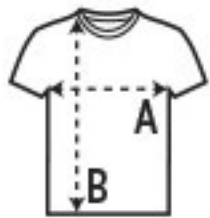

EXPLODE

MODEL: MASTER

MEASUREMENT CHART

	XS	S	M	L	XL	XXL	3XL	4XL
A/B	47,5/66	49,5/70	52,5/73	55,5/75	58,5/77	61,5/79,5	64,5/82,5	67,5/85,5

* Measurement unit is cm

* Measurement can vary $\pm 5\%$